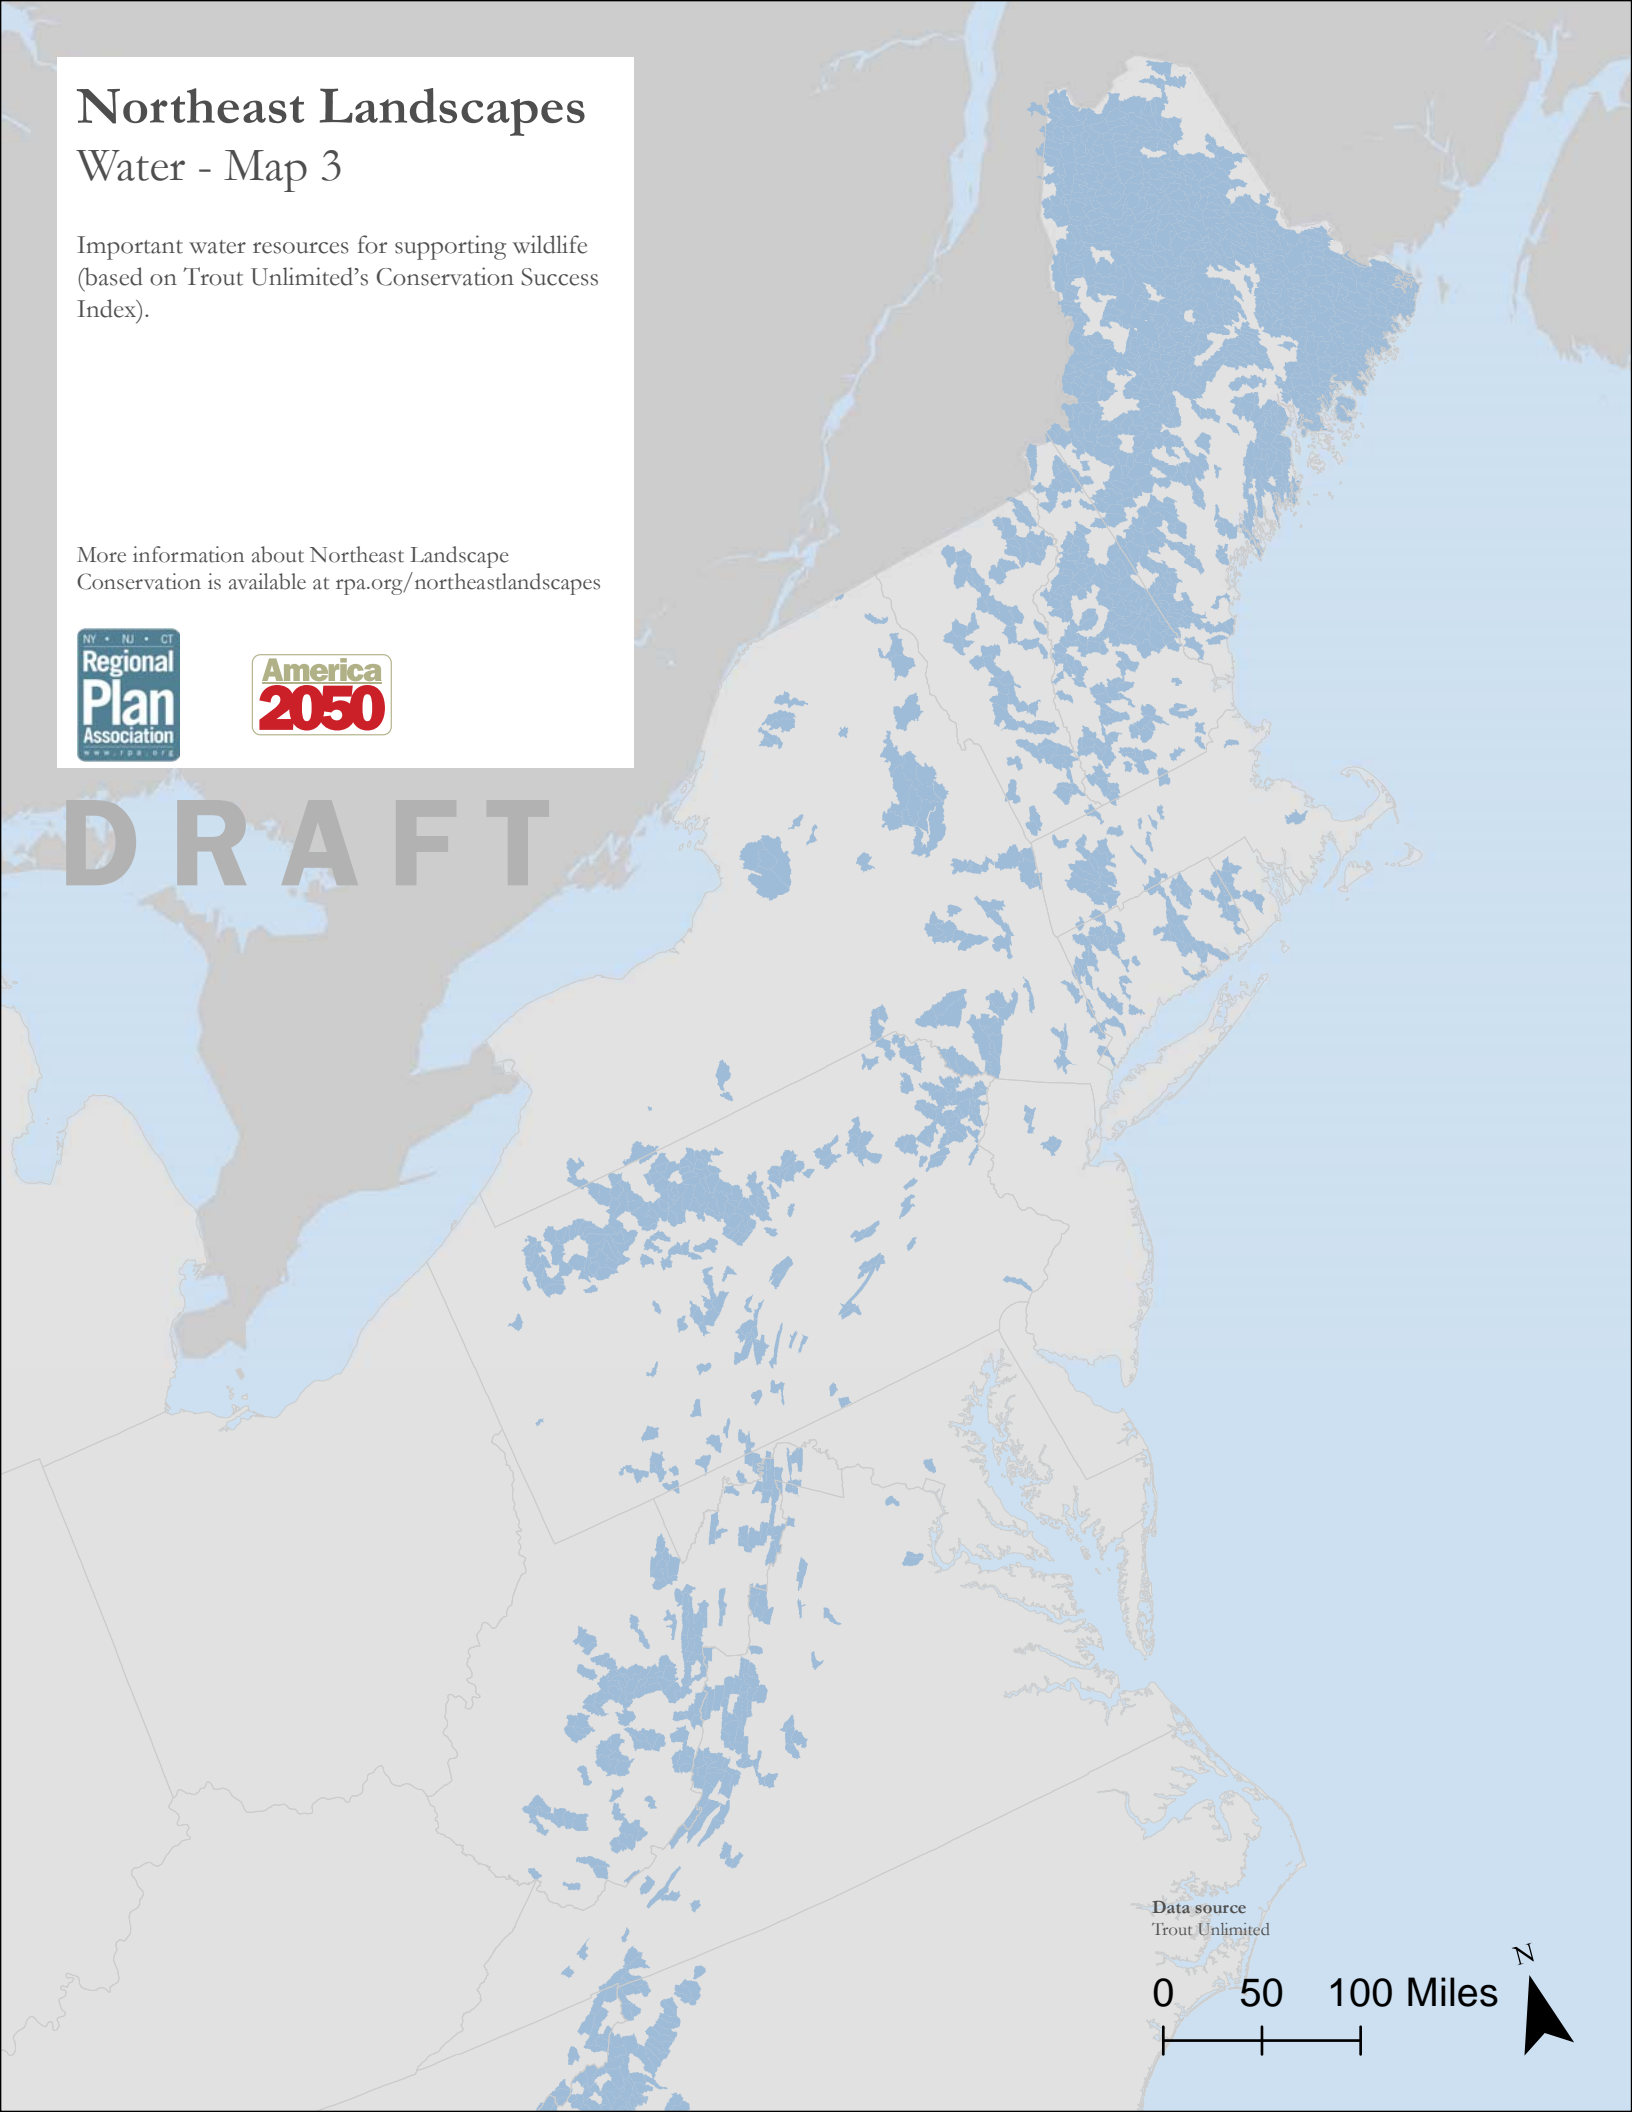

Northeast Landscapes

Water - Map 3

Important water resources for supporting wildlife
(based on Trout Unlimited's Conservation Success
Index).

More information about Northeast Landscape
Conservation is available at rpa.org/northeastlandscapes

DRAFT

Data source
Trout Unlimited