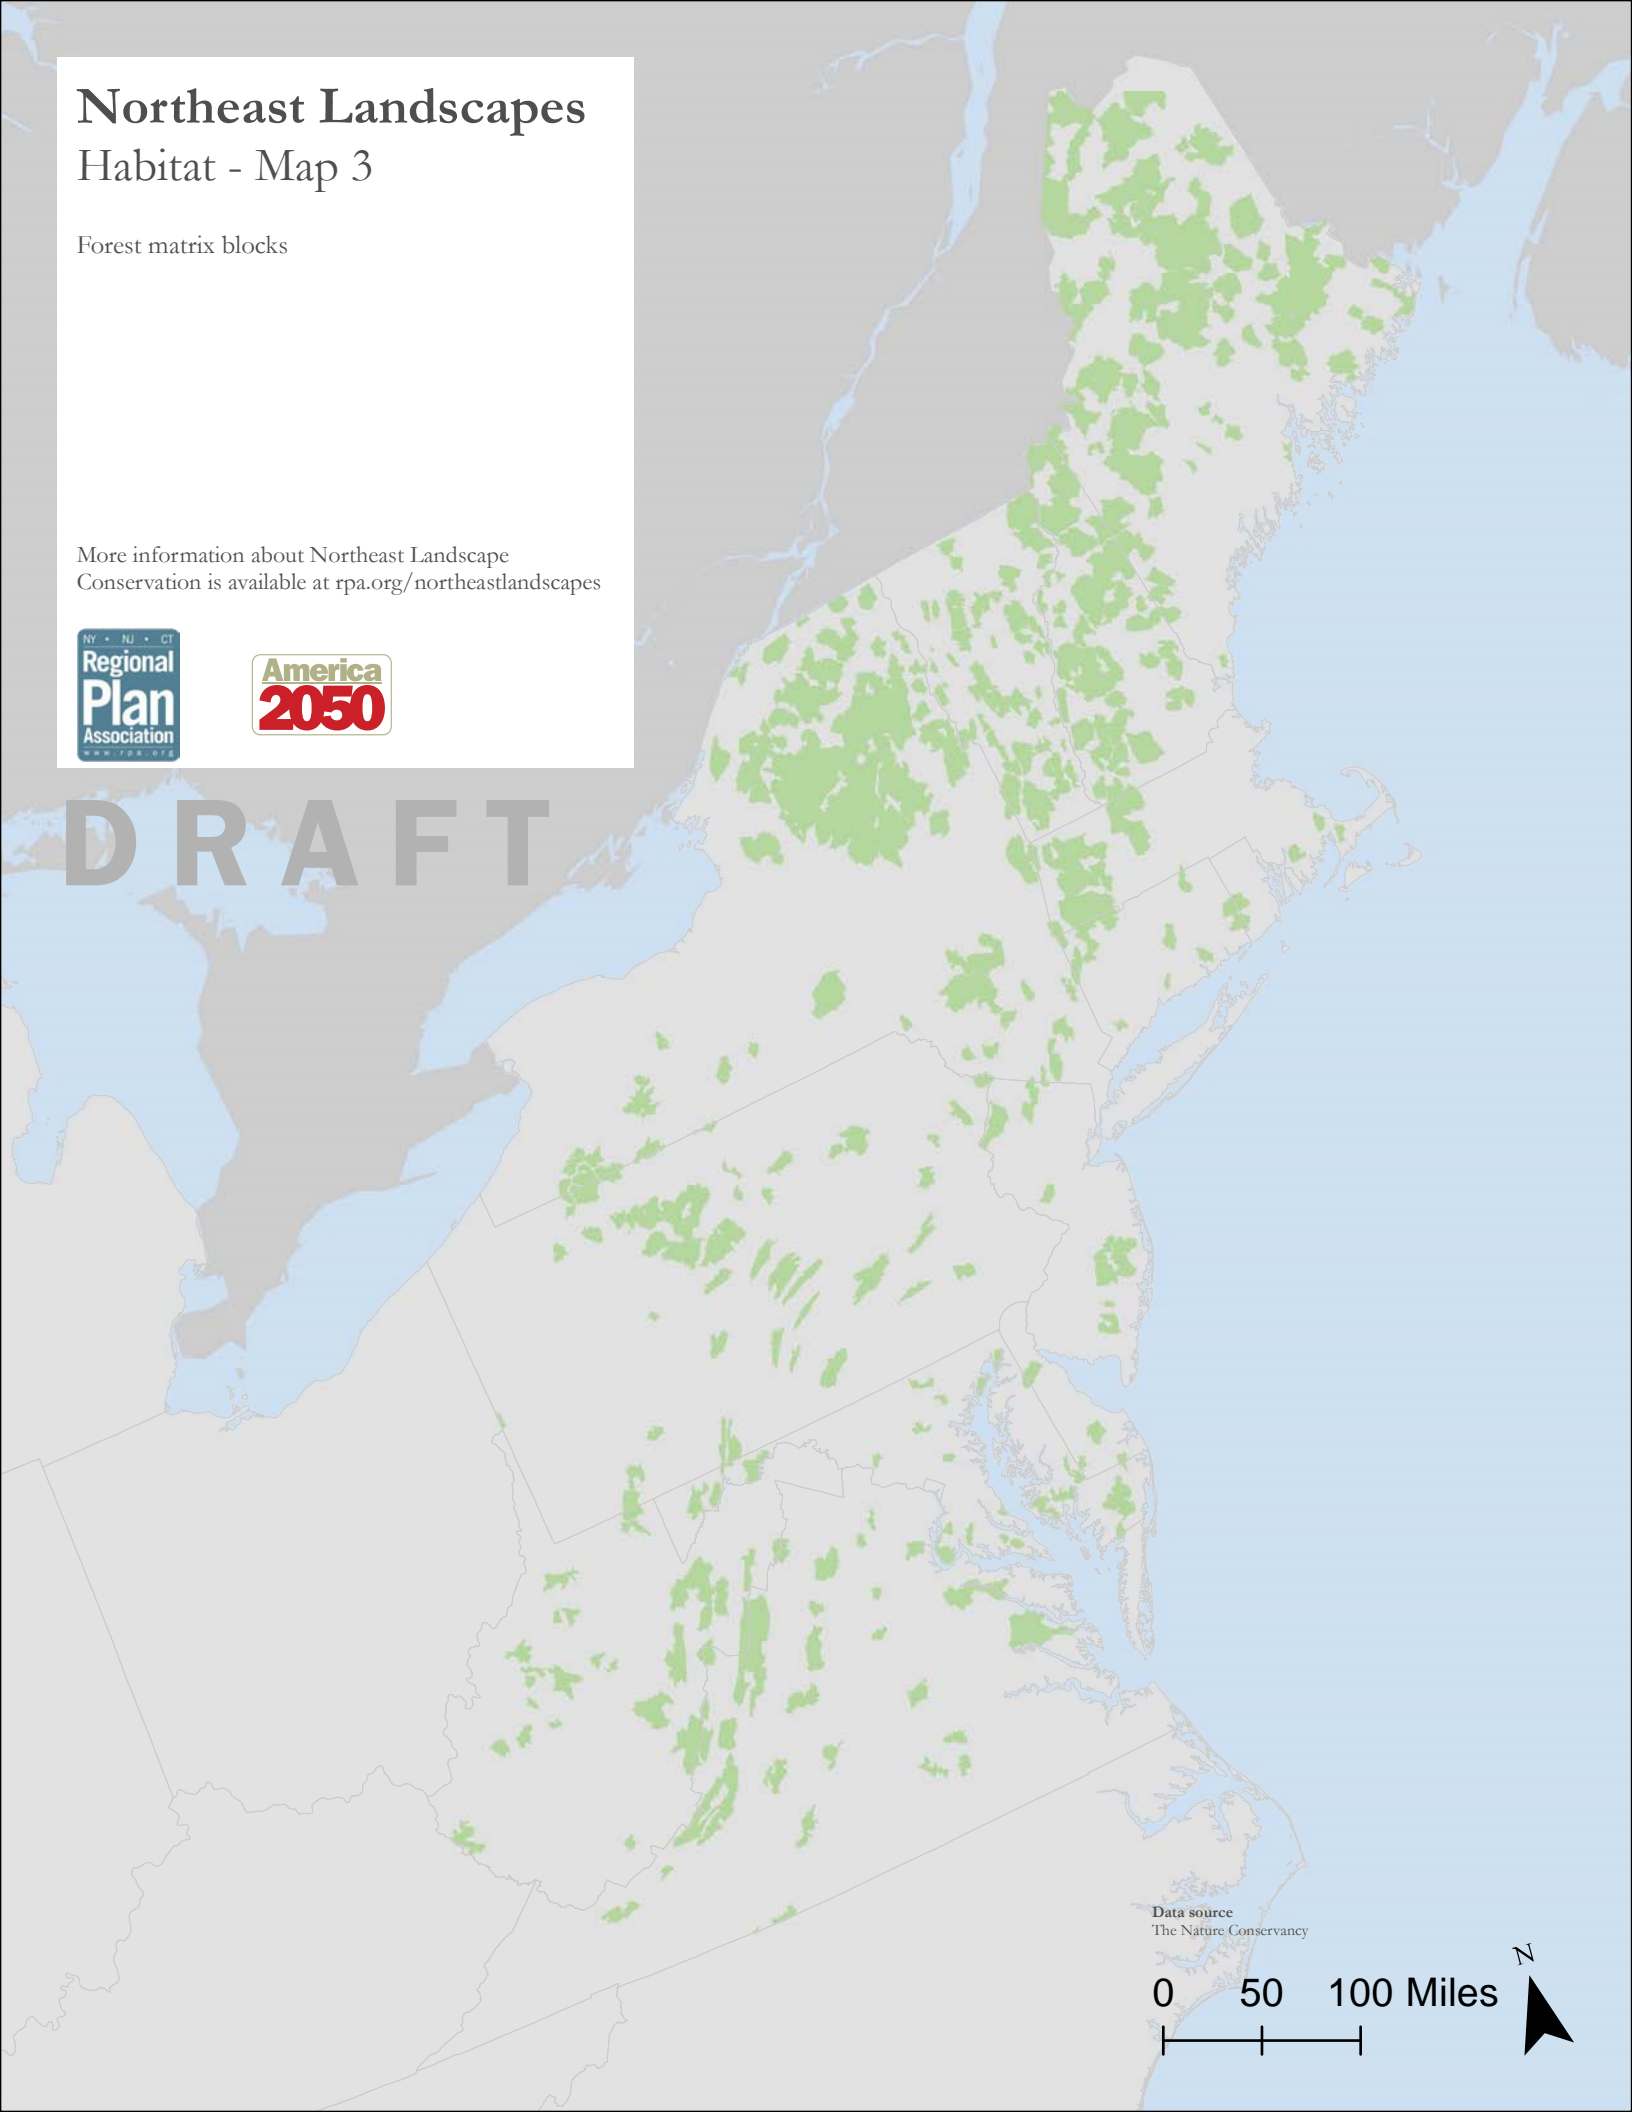

# Northeast Landscapes

## Habitat - Map 3

Forest matrix blocks

More information about Northeast Landscape Conservation is available at [rpa.org/northeastlandscapes](http://rpa.org/northeastlandscapes)

DRAFT

Data source  
The Nature Conservancy