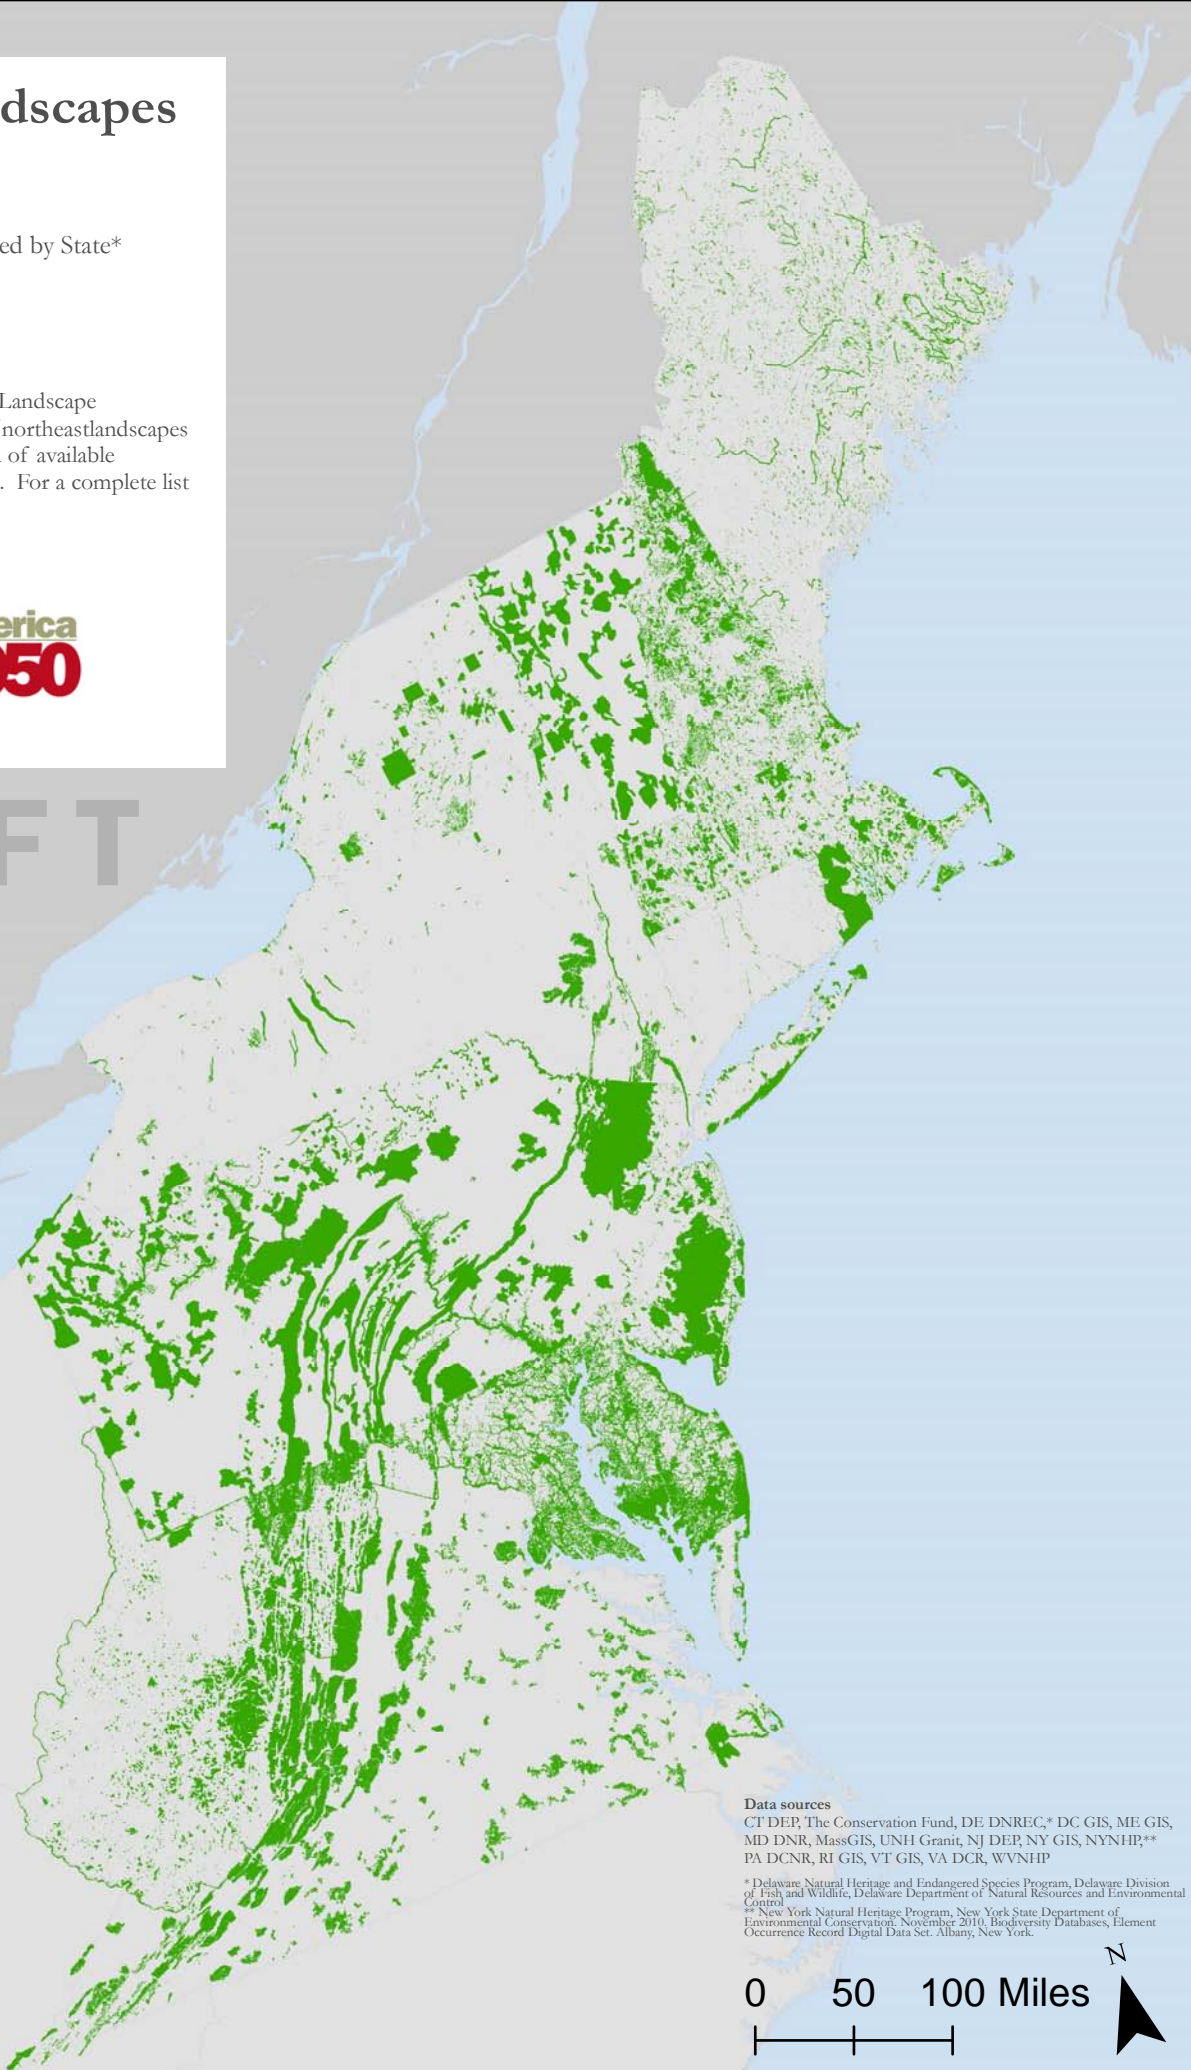

Northeast Landscapes Habitat - Map 2

Other significant habitat identified by State*

More information about Northeast Landscape Conservation is available at rpa.org/northeastlandscapes
*Data displayed reflects compilation of available information on a state-by state basis. For a complete list see landscape website/atlas.

DRAFT

Data sources
CT DEP, The Conservation Fund, DE DNREC,* DC GIS, ME GIS, MD DNR, MassGIS, UNH Grant, NJ DEP, NY GIS, NYNHP,** PA DCNR, RI GIS, VT GIS, VA DCR, WVNHP
* Delaware Natural Heritage and Endangered Species Program, Delaware Division of Fish and Wildlife, Delaware Department of Natural Resources and Environmental Control
** New York Natural Heritage Program, New York State Department of Environmental Conservation, November 2010, Biodiversity Databases, Element Occurrence Record Digital Data Set. Albany, New York.