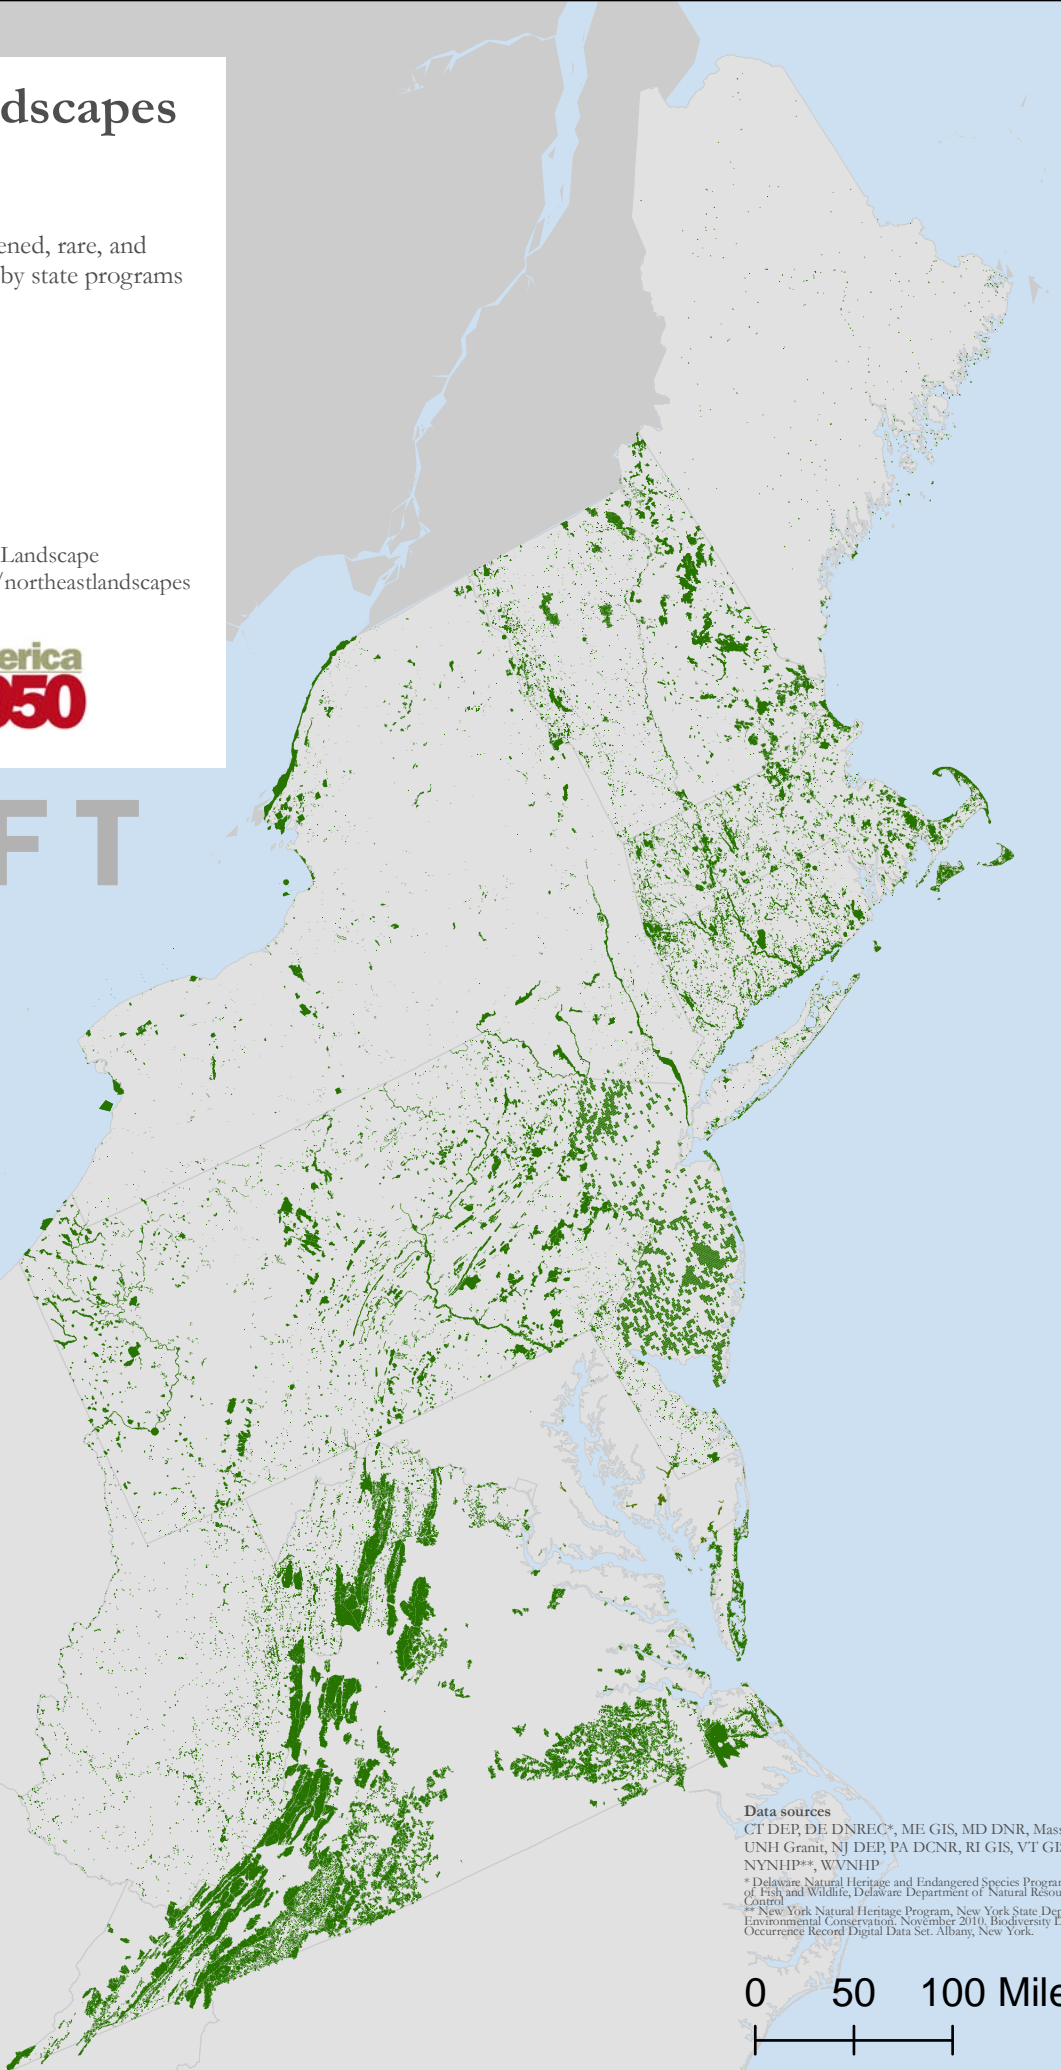

Northeast Landscapes

Habitat - Map 1

Recorded occurrences of threatened, rare, and endangered species as indicated by state programs

More information about Northeast Landscape Conservation is available at rpa.org/northeastlandscapes

DRAFT

Data sources

CT DEP, DE DNREC*, ME GIS, MD DNR, MassGIS, UNH Granit, NJ DEP, PA DCNR, RI GIS, VT GIS, VA GIS, NYNHP**, WVNHP

0 50 100 Miles